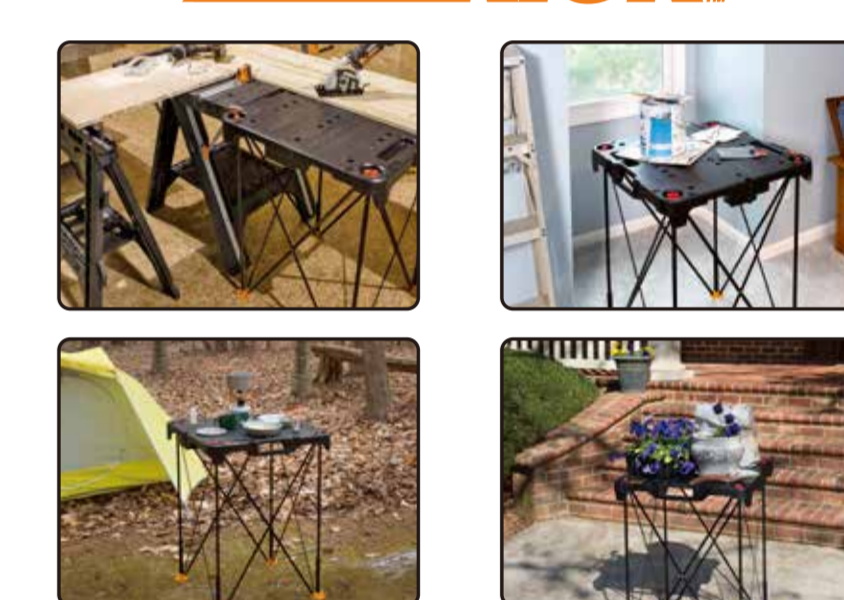

WX066

3 YEARS LIMITED WARRANTY

WX066

Copyright © 2018, Power. All Rights Reserved.