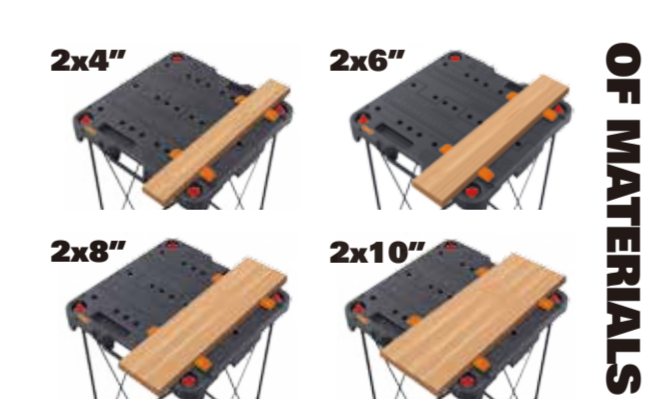

EN	QUICK SET UP	LINK LOCKS™	SECURE VARIETY OF MATERIALS	CONVENIENT STORAGE	SECURE VARIETY OF MATERIALS
EN	Quick set up, pick up and go	Link Locks™ connect Sidekick™ tables	Secure variety of materials	Convenient storage	Use durable table top separately
DE	Schnelle Einrichtung, neu aufheben und los geht's	Link Locks™ verbindet Sidekick™-Tische miteinander	Sikker mangfoldighed af materialer	Bequeme Aufbewahrung	Robuste Tischplatte separat einsetzen
FR	Installation et rangement rapides	Link Locks™ relie les tables Sidekick™	Variété sûre de matériaux	Rangement pratique	Utilisation de la partie supérieure de la table durable séparément
IT	Installazione rapida: prendetelo e andate!	Tavolini Sidekick™ con attacchi Link Lock™	Fissate svariate materiali	Comoda da riporre	Usate i piani del tavolino robusti separatamente
ES	Fácil de instalar, colocar y usar	Las mesas Sidekick™ se conectan mediante Link Locks™	Fabricado con materiales seguros	Fácil de guardar	El robusto tablero de mesa se puede usar por separado
PT	Configuração rápida, pegar e ir	Link Locks™ prendem mesas Sidekick™	Prenda uma variedade de materiais	Armazenamento conveniente	Utilizar tempo da mesa durável em separado
NL	Snelle setup, kies en begin	Verbind zijkenen met "connect sidekick" van de tafels	Stel de verschillende materialen veilig	Praktische opslag	Gebruik het duurzame tafelblad apart
DK	Hurtig opsætning, bært og start	Link Locks™ connect Sidekick™ tables	Sikker mangfoldighed af materialer	Praktisk opbevaring	Brug en holdbar bordplade separat
RU	Быстрая настройка, сбор и уход	Столы Sidekick™ соединяются по принципу Link Locks™	Гарантированное разнообразие материалов	Удобное хранение	Используйте прочную столешницу отдельно
PL	Raźni sposób, pluk i pojdź	Link Locks™ łączy Sidekick™ stoły	Sikker udvalg af materiale	Praktisk lagring	Brug holdbar bordplade separat
NO	Rask oppstilling, litt att ta med	Link Locks™ enkle å sette på bordet	Sikkerstiller en rad olika material	Smidig forvaring	Årvid hållbar bordskiva separat
CZ	Szybka konfiguracja, odbierz i idź	Stoly Sidekick™ a, połączony przy pomocy Link Locks™	Bezpečna różnorodność materiálů	Wygodne przechowywanie	Używać wytrzymałego blatu oddzielnie
GR	Εύκολη настройка, πομνε και ενωχθετε εν εμφοραση	Ταβλινα Sidekick™ συνδυνονται με Link Locks™ και Sidekick™	Σεφυρο διαφορετικα υληματα	Υποδοχη σφραγιση	Χρησμετα με ταβλινα για μακροχρονη μεση σε κλοπολα οδαση
HU	Gyors konfiguráció, megkapás és indítás	A Link Locks™ összekapcsolja a Sidekick™ asztalokat	Sokféle anyag rögzítésére képes	Kényelmes tárolás	Kiön használja a tartós felő asztallapot
FI	Configurarea, rapusare și utilizarea rapidă	Link Locks™ conectează mesele Sidekick™	Fixează o varietate mare de materiale	Stocare convenabilă	Utilizați separat învelul durabil care acceptă masa
SK	Rychlé nastavenie, zvedenie a začatie	Stoly Sidekick™ jsou spojeny pomocí Link Locks™	Zabezpečenie rôznych druhů materiálu	Pohodlné ukládanie	Odobny stůl používajte oddelene
HR	Rychlo nastavenje, zdvizanje a začetak	Stoly Sidekick™ se spojuju pomoću Link Locks™	Zabezpečenie rôznych druhů materiálu	Pohodlné ukládanie	Odobny stůl používajte oddelene
LT	Greba pastatavė, pėprava ir zaėetak daėa	Povezuva delovini mis Sidekick™ z Link Locks™	Varna uporaba raznovrstnih materialov	Prinočno shranjevanje	Loėena uporaba trpehne namizne ploėe