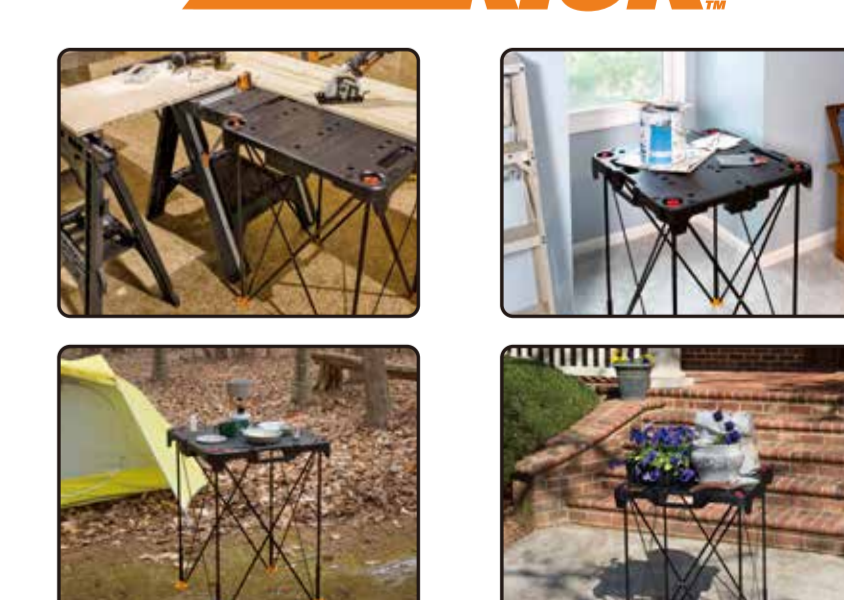

物料号:	AP01263600	
尺寸:	960*146*350mm	
材料:	350g灰版纸, AB瓦	
表面处理:	亮膜	
四色印刷:	CMYK	
专色印刷:	<table border="1"> <tr> <td></td> <td>Pantone 151C 使用防滴油墨(达到6级)</td> <td>Pantone ####</td> </tr> <tr> <td></td> <td>Pantone ####</td> <td>Pantone ####</td> </tr> </table>	
		WORX 彩盒上所用大红色为M100Y100

AB瓦 960*146*350mm 1PC

AP01263600

Table Top to Workshop™ 135kg

STURDY and STABLE

FOLD and GO

EASY to SET UP

CLAMPING SAWHORSES PEG/SUS
Compatible with other WORX® Support Products

WX066

3 YEARS LIMITED WARRANTY

WX066

Copyright © 2018, Power. All Rights Reserved.