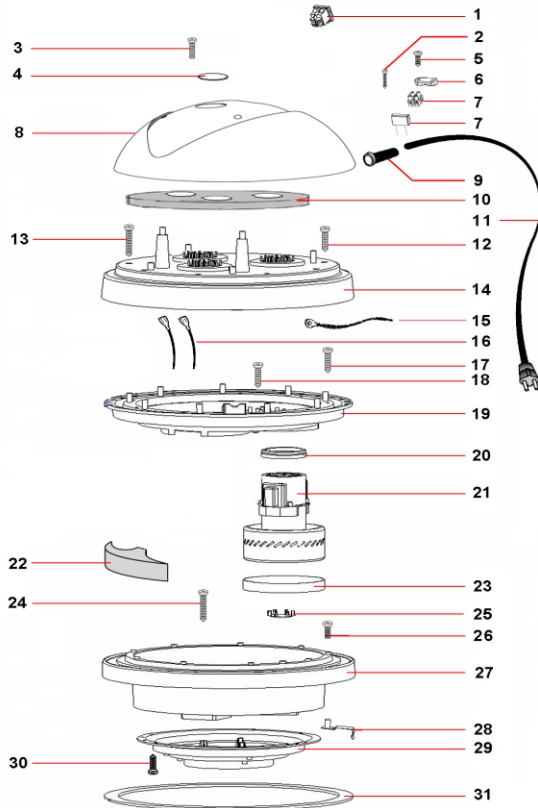

Referencia: **CE-PRO703INOXTR**

HEAD			
POS.	CODE	DESCRIPTION	Q.TY
1	CEIN016RB4	Red Light Switch 2P	3
2	CVVA2919ZB	Self Tipping Screw 2,9x19 TC ZB	1
3	CVVA525ZN	Self Tipping Screw 5x25 TC ZN	4
4	CGLO5931NEU	Stick f.to 59x31,5	1
5	CVVA525ZN	Self Tipping Screw 5x25 TC ZN	1
6	CPFC001	Cablefx	1
7	CEKM003/3	Terminal Board 3poles	1
8	CPMC441/3NE	Black Cover 3Hole Switch	1
9	CGPA110	Fairlead	1
10	CGGU370	Filter MTP/30 AU D. 95x15 mm	1
11	CECE215/8,5	Electric cable H05 2x1,5mm ² L=8,5mt	1
12	CVVA540ZN	Self Tipping Screw 5x40 TC ZN	4
13	CVVA550ZN	Self Tipping Screw 5x50 TC ZN	6
14	CPCM452/NE	Black Motor Cover Ø452	1
15	CECC500A/R	Connection cable with terminal and 2xR	1
16	CECC600B	Motor/Switch Connection Wires L 600mm	6
17	CVVA535ZN	Self Tipping Screw 5x35 TC ZN	9
18	CVVA540ZN	Self Tipping Screw 5x40 TC ZN	3
19	CPFM444/NE	Black Motor Holder Ø444	1
20	CPDA020	Motor plastic spacer ring H=20	3
21	MO10302BP	Motor by-pass 2 stages P1200W - PC30	3
22	CGTF145/50	Sound assorbent triangle	3
23	CGGU008L	"L" Gasket s/f h=8	3
24	CVVA540ZN	Self Tipping Screw 5x40 TC ZN	3
25	CPVA050	Automatic valve Ø50	2
26	CVVM525TC	Metric screw M5x25	1
27	CPBM452NEC	Black Motor Base Ø452	1
28	CEPS346	Plate of ground	1
29	CPCO328	Conveyor	1
30	CVVA516ZN	Self Tipping Screw 5x16 ZN	12
31	CGGU441	Head/Tank Gasket SBR Ø 441x395x3	1

FILTER SET WET/DRY			
POS.	CODE	DESCRIPTION	Q.TY
1	CPGA080	Float Ø80	1
2	CVVA516ZNF	Self Tipping Screw 5x16 Fungo/FL ZNF	4
3	CPPG168	Float Supporting Ø168	1
4	CVIF810	Threaded insert M8 Ø10 (OPTIONAL)	1
5	ACCA165A	Anti-foam/liquids cover	1
6	CPTF252	Filter Basket Ø252	1
7	CVVA516ZNF	Self Tipping Screw 5x16 Fungo/FL ZNF	3
8	FA044P	Polyester Filter with Ring Ø44	1
9	FI250178P	Cartridge filter Polyestere Ø175 H140 (OPTIONAL)	1
10	CVGA820	Cartridge wingnut M8x20 (OPTIONAL)	1
11	CGGU1572	Gasket NBR 15x7,8x2 mm (OPTIONAL)	1