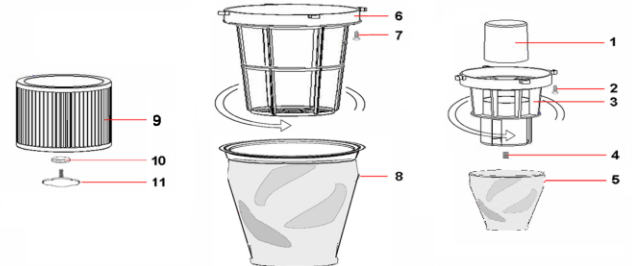

Referencia: **CE-PRO703INOXTR**

HEAD			
POS.	CODE	DESCRIPTION	Q.TY
1	CEIN016RB4	Red Light Switch 2P	3
2	CVVA2919ZB	Self Tipping Screw 2,9x19 TC ZB	1
3	CVVA525ZN	Self Tipping Screw 5x25 TC ZN	4
4	CGLO5931NEU	Stick f.to 59x31,5	1
5	CVVA525ZN	Self Tipping Screw 5x25 TC ZN	1
6	CPFC001	Cablefx	1
7	CEKM003/3	Terminal Board 3poles	1
8	CPMC441/3NE	Black Cover 3Hole Switch	1
9	CGPA110	Fairlead	1
10	CGGU370	Filter MTP/30 AU D. 95x15 mm	1
11	CECE215/8,5	Electric cable H05 2x1,5mm ² L=8,5mt	1
12	CVVA540ZN	Self Tipping Screw 5x40 TC ZN	4
13	CVVA550ZN	Self Tipping Screw 5x50 TC ZN	6
14	CPCM452/NE	Black Motor Cover Ø452	1
15	CECC500A/R	Connection cable with terminal and 2xR	1
16	CECC600B	Motor/Switch Connection Wires L 600mm	6
17	CVVA535ZN	Self Tipping Screw 5x35 TC ZN	9
18	CVVA540ZN	Self Tipping Screw 5x40 TC ZN	3
19	CPFM444/NE	Black Motor Holder Ø444	1
20	CPDA020	Motor plastic spacer ring H=20	3
21	MO10302BP	Motor by-pass 2 stages P1200W - PC30	3
22	CGTF145/50	Sound assorbent triangle	3
23	CGGU008L	"L" Gasket s/f h=8	3
24	CVVA540ZN	Self Tipping Screw 5x40 TC ZN	3
25	CPVA050	Automatic valve Ø50	2
26	CVVM525TC	Metric screw M5x25	1
27	CPBM452NEC	Black Motor Base Ø452	1
28	CEPS346	Plate of ground	1
29	CPCO328	Conveyor	1
30	CVVA516ZN	Self Tipping Screw 5x16 ZN	12
31	CGGU441	Head/Tank Gasket SBR Ø 441x395x3	1

FILTER SET WET/DRY			
POS.	CODE	DESCRIPTION	Q.TY
1	CPGA080	Float Ø80	1
2	CVVA516ZNF	Self Tipping Screw 5x16 Fungo/FL ZNF	4
3	CPPG168	Float Supporting Ø168	1
4	CVIF810	Threaded insert M8 Ø10 (OPTIONAL)	1
5	ACCA165A	Anti-foam/liquids cover	1
6	CPTF252	Filter Basket Ø252	1
7	CVVA516ZNF	Self Tipping Screw 5x16 Fungo/FL ZNF	3
8	FA044P	Polyester Filter with Ring Ø44	1
9	FI250178P	Cartridge filter Polyestere Ø175 H140 (OPTIONAL)	1
10	CVGA820	Cartridge wingnut M8x20 (OPTIONAL)	1
11	CGGU1572	Gasket NBR 15x7,8x2 mm (OPTIONAL)	1