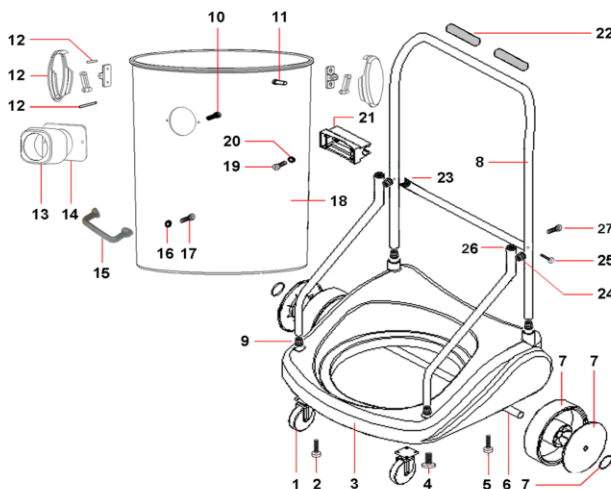

Referencia: **CE-PRO703INOXTR**

HEAD			
POS.	CODE	DESCRIPTION	Q.TY
1	CEIN016RB4	Red Light Switch 2P	3
2	CVVA2919ZB	Self Tipping Screw 2,9x19 TC ZB	1
3	CVVA525ZN	Self Tipping Screw 5x25 TC ZN	4
4	CGLO5931NEU	Stick f.to 59x31,5	1
5	CVVA525ZN	Self Tipping Screw 5x25 TC ZN	1
6	CPFC001	Cablefx	1
7	CEKM003/3	Terminal Board 3poles	1
8	CPMC441/3NE	Black Cover 3Hole Switch	1
9	CGPA110	Fairlead	1
10	CGGU370	Filter MTP/30 AU D. 95x15 mm	1
11	CECE215/8,5	Electric cable H05 2x1,5mm ² L=8,5mt	1
12	CVVA540ZN	Self Tipping Screw 5x40 TC ZN	4
13	CVVA550ZN	Self Tipping Screw 5x50 TC ZN	6
14	CPCM452/NE	Black Motor Cover Ø452	1
15	CECC500A/R	Connection cable with terminal and 2xR	1
16	CECC600B	Motor/Switch Connection Wires L 600mm	6
17	CVVA535ZN	Self Tipping Screw 5x35 TC ZN	9
18	CVVA540ZN	Self Tipping Screw 5x40 TC ZN	3
19	CPFM444/NE	Black Motor Holder Ø444	1
20	CPDA020	Motor plastic spacer ring H=20	3
21	MO10302BP	Motor by-pass 2 stages P1200W - PC30	3
22	CGTF145/50	Sound assorbent triangle	3
23	CGGU008L	"L" Gasket s/f h=8	3
24	CVVA540ZN	Self Tipping Screw 5x40 TC ZN	3
25	CPVA050	Automatic valve Ø50	2
26	CVVM525TC	Metric screw M5x25	1
27	CPBM452NEC	Black Motor Base Ø452	1
28	CEPS346	Plate of ground	1
29	CPCO328	Conveyor	1
30	CVVA516ZN	Self Tipping Screw 5x16 ZN	12
31	CGGU441	Head/Tank Gasket SBR Ø 441x395x3	1

FILTER SET WET/DRY			
POS.	CODE	DESCRIPTION	Q.TY
1	CPGA080	Float Ø80	1
2	CVVA516ZNF	Self Tipping Screw 5x16 Fungo/FL ZNF	4
3	CPPG168	Float Supporting Ø168	1
4	CVIF810	Threaded insert M8 Ø10 (OPTIONAL)	1
5	ACCA165A	Anti-foam/liquids cover	1
6	CPTF252	Filter Basket Ø252	1
7	CVVA516ZNF	Self Tipping Screw 5x16 Fungo/FL ZNF	3
8	FA044P	Polyester Filter with Ring Ø44	1
9	FI250178P	Cartridge filter Polyestere Ø175 H140 (OPTIONAL)	1
10	CVGA820	Cartridge wingnut M8x20 (OPTIONAL)	1
11	CGGU1572	Gasket NBR 15x7,8x2 mm (OPTIONAL)	1