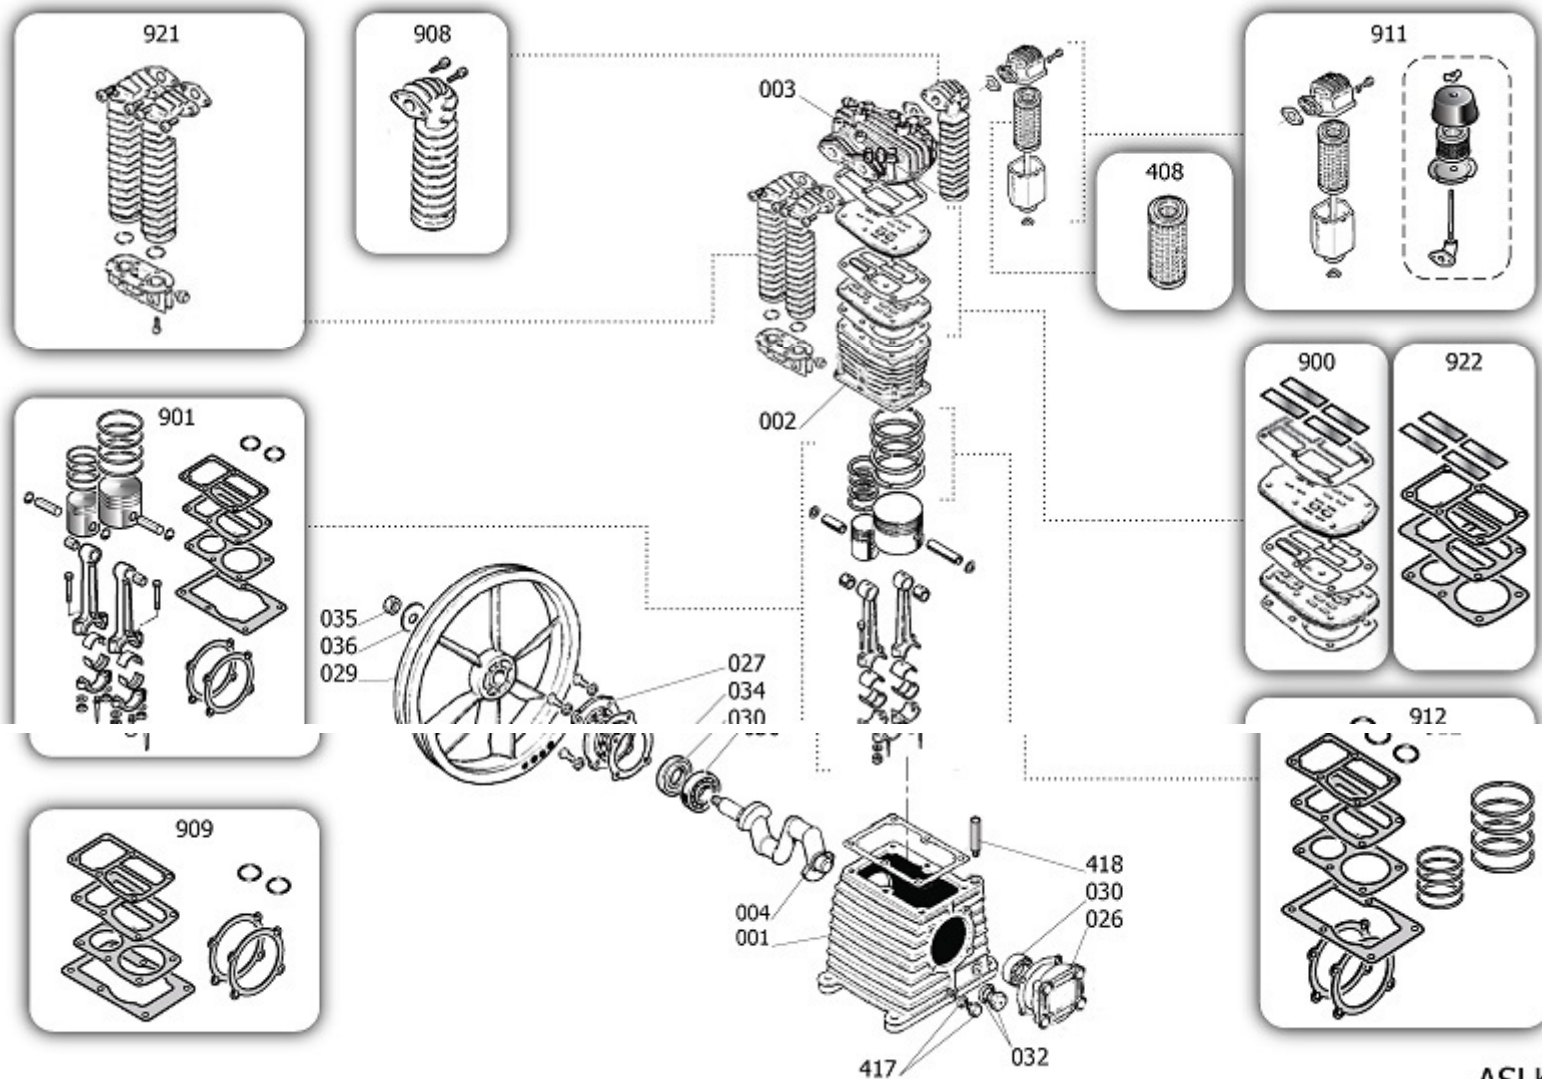

CSLN3

Pos	55	9082039	SOPORTE GRUPO	PZ	1,0
	105	9048149	VALVULA DE AJUSTE	PZ	1,0
	106	4100809	GRIFO DE LINEA	PZ	1,0
	106	9047089	GRIFO DE LINEA	PZ	1,0
	109	4100612	MANOMETRO	PZ	1,0
	110	9049307	VALVULA DE SEGURIDAD	PZ	1,0
	112	9053008	NIPLE	PZ	1,0
	112	9053204	NIPLE	PZ	1,0
	125	9076857	POLEA	PZ	1,0
	126	9075881	CORREA POLY V	PZ	1,0
	127	9270045	TUBO HYTREL 6X8 NERO	ITA	0,5
	127	9270046	RILSAN 4X6 NEGRO	MT	1,0
	131	9063228	PRESOSTATO COMPLETO	PZ	1,0
	132	9065411	CABLE DE ALIMENTACION	PZ	1,0
	134	9065413	JUNTA TAPA	PZ	1,0
	134	9065441	JUNTA TAPA	PZ	1,0
	135	848S00A	MOTOR	PZ	1,0
	145	9043912	TUBO IMPULSION	PZ	1,0
	163	9402873	TUBO FLEXIBLE	PZ	1,0
	164	#011750000	EMPALME I AUTOM.GIR, 1/4 8X6	PZ	2,0
	200	SL0000P	GRUPO CABEZAL	PZ	1,0
	300	9420592	KIT RUEDAS/PIES	PZ	1,0
	434	9069371	PANEL TRASERO	PZ	1,0
	437	9069372	PORTILLO DELANTERO	PZ	1,0
	438	9069370	PANEL LATERAL ELECTRICA	PZ	1,0
	469	9084089021	CHAPA MOTOR	PZ	1,0
	479	#011000414	RACC.ADT.MM 3/4" BSP	PZ	1,0
	486	\$16902430	TAPON	PZ	1,0
	489	9064837	CONTADOR DE HORAS	PZ	1,0
	505	9650023054	STAFFA PRESSOST.SIL1-2-3 7016B	PZ	1,0
	510	9069373	METAL FRAME SIL K30 NG +FONO	PZ	1,0
	994	9421512	KIT DESCARGA CONDENSACION	PZ	1,0