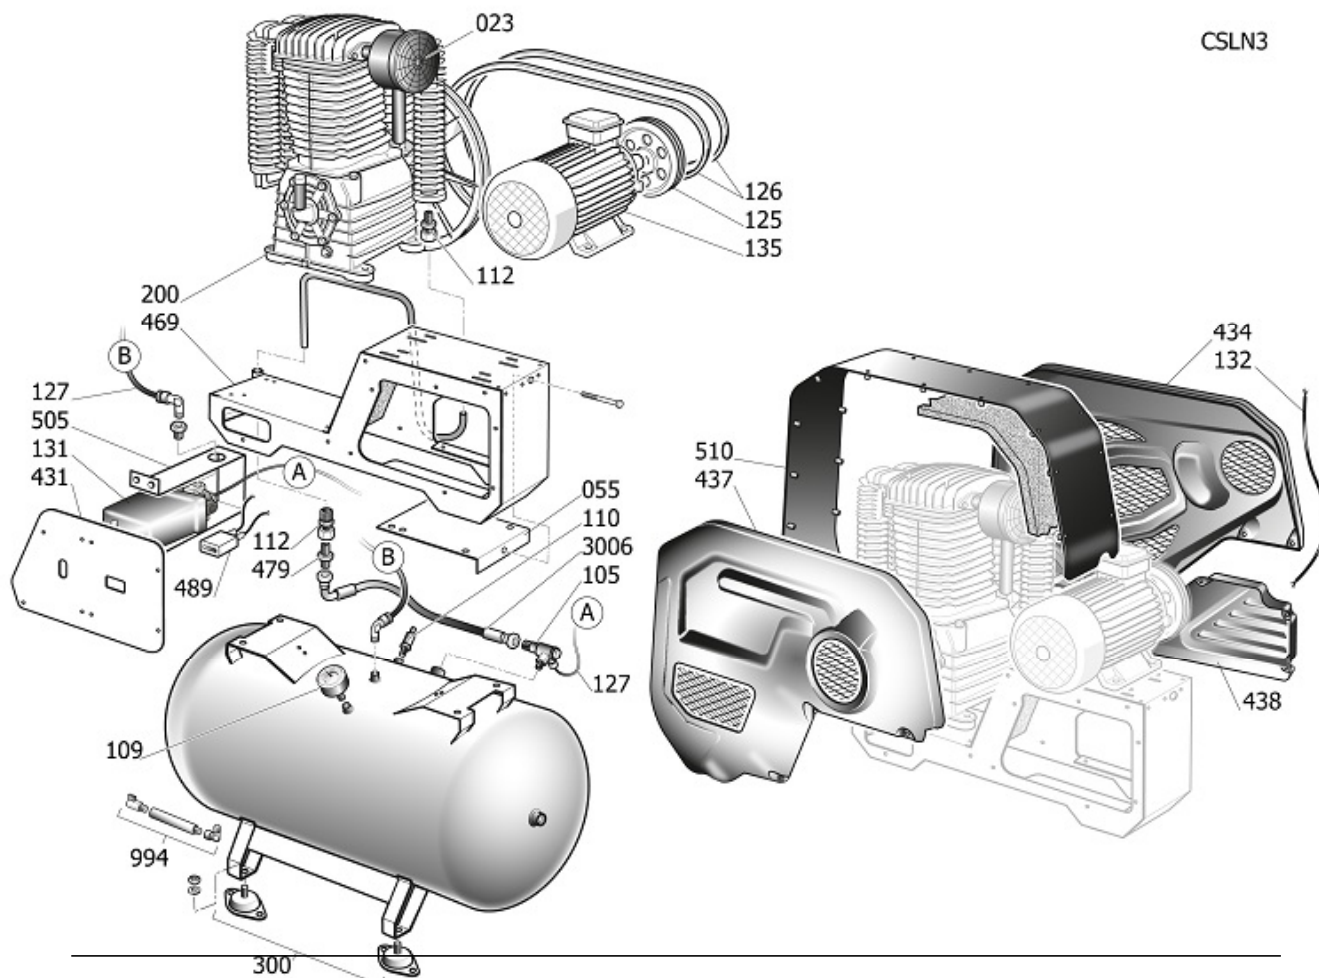

CSLN3

Pos	55	9082039	SOPORTE GRUPO	PZ	1,0
	105	9048149	VALVULA DE AJUSTE	PZ	1,0
	106	4100809	GRIFO DE LINEA	PZ	1,0
	106	9047089	GRIFO DE LINEA	PZ	1,0
	109	4100612	MANOMETRO	PZ	1,0
	110	9049307	VALVULA DE SEGURIDAD	PZ	1,0
	112	9053008	NIPLE	PZ	1,0
	112	9053204	NIPLE	PZ	1,0
	125	9076857	POLEA	PZ	1,0
	126	9075881	CORREA POLY V	PZ	1,0
	127	9270045	TUBO HYTREL 6X8 NERO	ITA	0,5
	127	9270046	RILSAN 4X6 NEGRO	MT	1,0
	131	9063228	PRESOSTATO COMPLETO	PZ	1,0
	132	9065411	CABLE DE ALIMENTACION	PZ	1,0
	134	9065413	JUNTA TAPA	PZ	1,0
	134	9065441	JUNTA TAPA	PZ	1,0
	135	848S00A	MOTOR	PZ	1,0
	145	9043912	TUBO IMPULSION	PZ	1,0
	163	9402873	TUBO FLEXIBLE	PZ	1,0
	164	#011750000	EMPALME I AUTOM.GIR, 1/4 8X6	PZ	2,0
	200	SL0000P	GRUPO CABEZAL	PZ	1,0
	300	9420592	KIT RUEDAS/PIES	PZ	1,0
	434	9069371	PANEL TRASERO	PZ	1,0
	437	9069372	PORTILLO DELANTERO	PZ	1,0
	438	9069370	PANEL LATERAL ELECTRICA	PZ	1,0
	469	9084089021	CHAPA MOTOR	PZ	1,0
	479	#011000414	RACC.ADT.MM 3/4" BSP	PZ	1,0
	486	\$16902430	TAPON	PZ	1,0
	489	9064837	CONTADOR DE HORAS	PZ	1,0
	505	9650023054	STAFFA PRESSOST.SIL1-2-3 7016B	PZ	1,0
	510	9069373	METAL FRAME SIL K30 NG +FONO	PZ	1,0
	994	9421512	KIT DESCARGA CONDENSACION	PZ	1,0