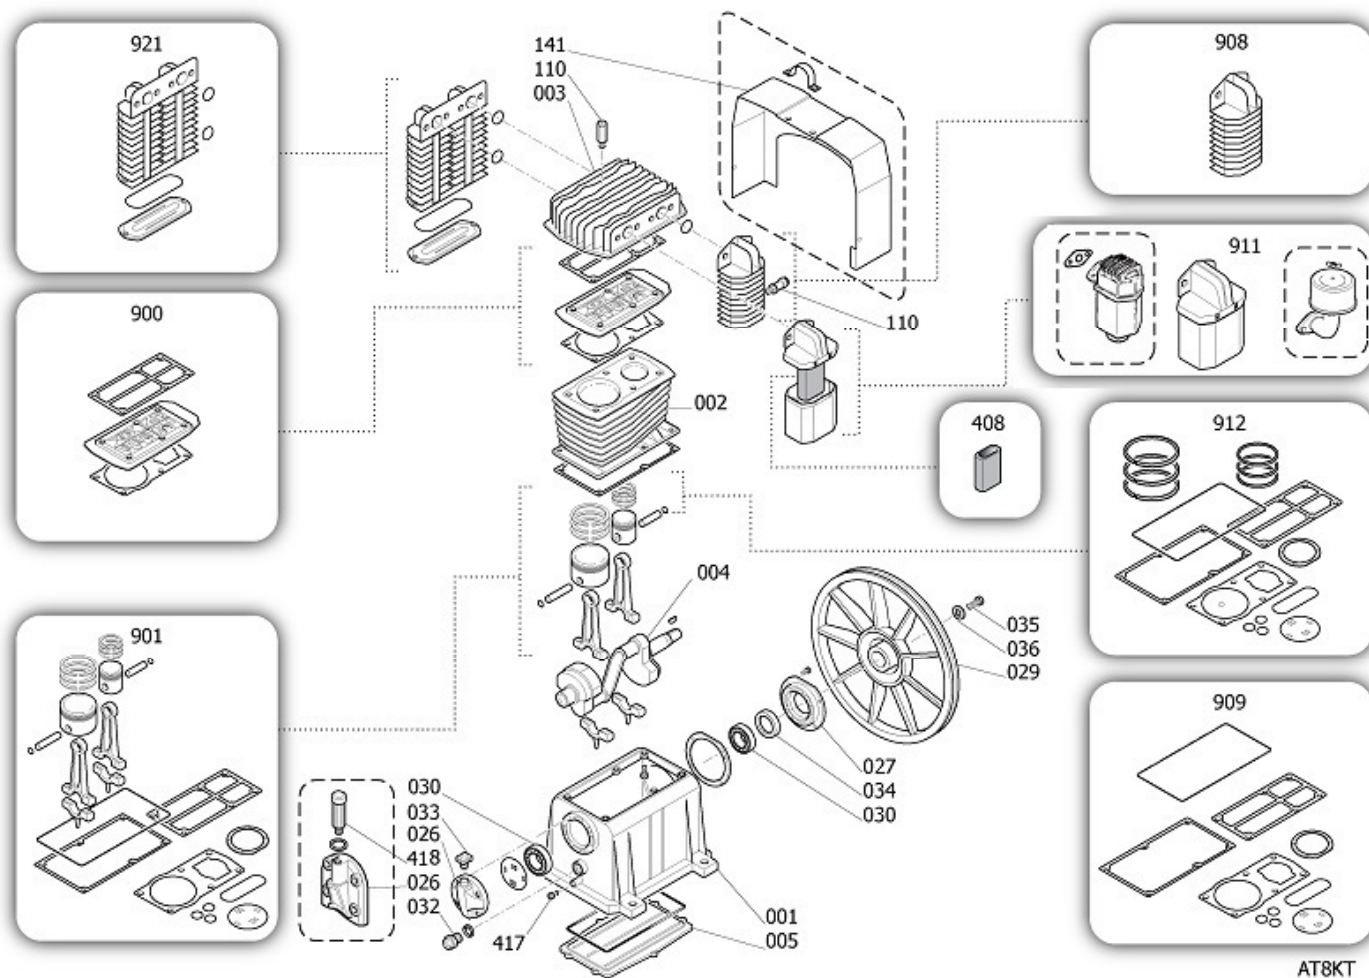

Pos	Component	MU	Multiplier
105	CA9048007F	VALVULA DE AJUSTE	PZ 1,0
106	CA9047089F	GRIFO DE LINEA	PZ 1,0
107	CA9047097F	GRIFO DESCARGA CONDENSACION	PZ 1,0
109	CA9052805F	MANOMETRO	PZ 1,0
110	CA9049304F	VALVULA DE SEGURIDAD	PZ 1,0
112	CA9053914F	NIPLE	PZ 1,0
125	CA9076018F	POLEA	PZ 1,0
126	CA9075010F	CORREA POLY V	PZ 1,0
127	CA9270046F	RILSAN 4X6 NEGRO	MT 1,5
131	CA9063148F	PRESOSTATO COMPLETO	PZ 1,0
132	CA9065874F	CABLE DE ALIMENTACION	PZ 1,0
134	CA9065417F	JUNTA TAPA	PZ 1,0
135	CA846S00AF	MOTOR	PZ 1,0
142	CA8343030F	PROTECCION PARA CORREA	PZ 1,0
145	CA9043552F	TUBO IMPULSION	PZ 1,0
200	CABU0000AF	GRUPO CABEZAL	PZ 1,0
300	CA41K0174F	KIT RUEDAS/PIES	PZ 1,0

Pos Component

MU

Multiplier

Pos	Component	MU	Multiplier
1	CA113164107F	CARTER	PZ 1,0
2	CA113163001SGLF	CILINDRO	PZ 1,0
3	CA113163102F	CABEZAL	PZ 1,0
4	CA113164012F	ARBOL	PZ 1,0
5	CA013164008F	TAPA CARTER	PZ 1,0
26	CA113141006F	TAPA DELANTERA	PZ 1,0
27	CA4105575F	SOPORTE TRASERO CARCASA	PZ 1,0
29	CA013164011F	VOLANTE	PZ 1,0
30	CA30300030F	RODAMIENTO 6205 K8-K28	PZ 1,0
30	CA30302140F	RODAMIENTO 6206 C3	PZ 1,0
32	CA012031000F	INDICADOR ACEITE	PZ 1,0
33	CA4105680F	TAPON ACEITE	PZ 1,0
34	CA010008000F	JUNTA	PZ 1,0
35	CA114001043F	TORNILLO VOLANTE	PZ 1,0
36	CA4105234F	ARANDELA VOLANTE	PZ 1,0
110	CA047086000F	VALVULA DE SEGURIDAD	PZ 1,0
110	CA9049184F	VALVULA DE SEGURIDAD	PZ 1,0
141	CA113163024F	ENCANALADOR	PZ 1,0
408	CA9434N03F	MPK ELEM.FILTR.BK113	PZ 1,0
417	CA36531140F	TAPON ACEITE	PZ 1,0
900	CA9434A03F	MPK PIASTRA VALVOLE BK113	PZ 1,0
901	CA9434B04F	MPK PISTONE-BIELLA BK113	PZ 1,0
907	CA9434Y12F	KIT VOLANTE	PZ 1,0
908	CA9434E04F	MPK COLLETTORE BK113-114-119	PZ 1,0
909	CA9434F03F	MPK GUARNIZIONI BK113	PZ 1,0
911	CA9421661F	KIT FILTRO AIRE	PZ 1,0
912	CA9434C04F	MPK SEGMENTI BK113	PZ 1,0
921	CA9434D00F	MPK COLL.INTERMEDIO BK113-119	PZ 1,0