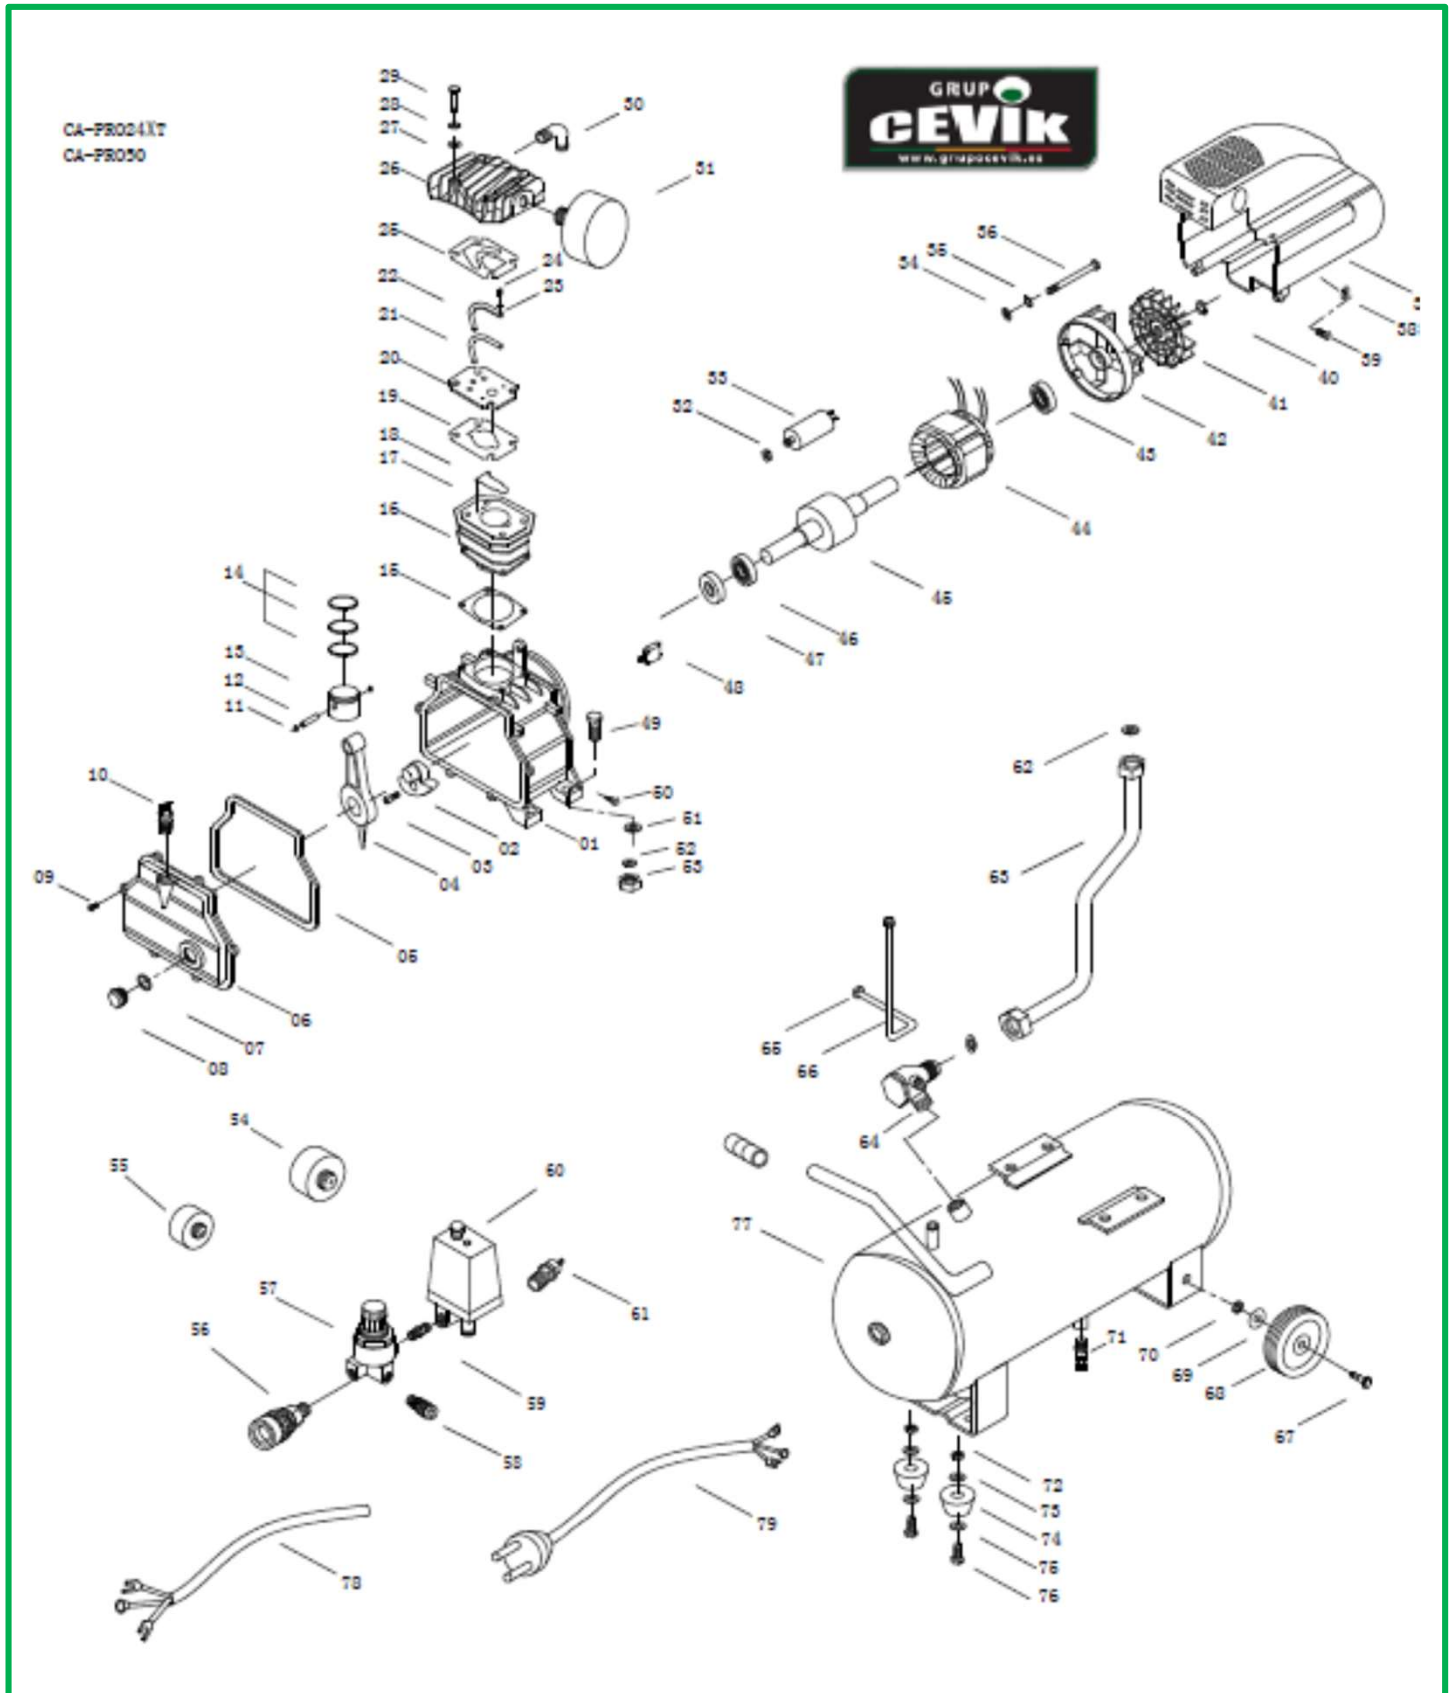

Referencia: CA-PRO24XT-50

Referencia: CA-PRO24XT-50

01. crankcase	13. piston	25. head gasket	37. cover	49. bolt	61. safety valve	73. washer
02. crank shaft	14. piston ring	26. cylinder head	38. washer	50. bolt	62. rubber washer	74. cushion foot
03. bolt	15. gasket	27. washer	39. bolt	51. washer	63. exhaust pipe	75. washer
04. connecting rod	16. cylinder	28. spring	40. circlip	52. spring	64. check valve	76. bolt
05. gasket	17. round pin	29. bolt	41. fan	53. nut	65. unloading nut	77. tank
06. crank case cover	18. valve slice	30. elbow exhaust	42. rear bearing crank	54. pressure gauge	66. unloading pipe	78. electrical wire
07. gasket	19. valve gasket	31. ail filter	43. bearing	55. pressure gauge	67. bolt	79. plug
08. oil glass	20. valve	32. nut	44. stator	56. quick valve	68. wheel	
09. bolt	21. valve slice	33. capacitance	45. rotator	57. regulator	69. washer	
10. breath	22. pressing plate	34. spring	46. bearing	58. quick valve	70. nut	
11. circlip	23. spring	35. washer	47. oil sealing	59. connect	71. drain cook	
12. piston pin	24. bolt	36. bolt	48. thermal cutout	60. pressure switch	72. nut	