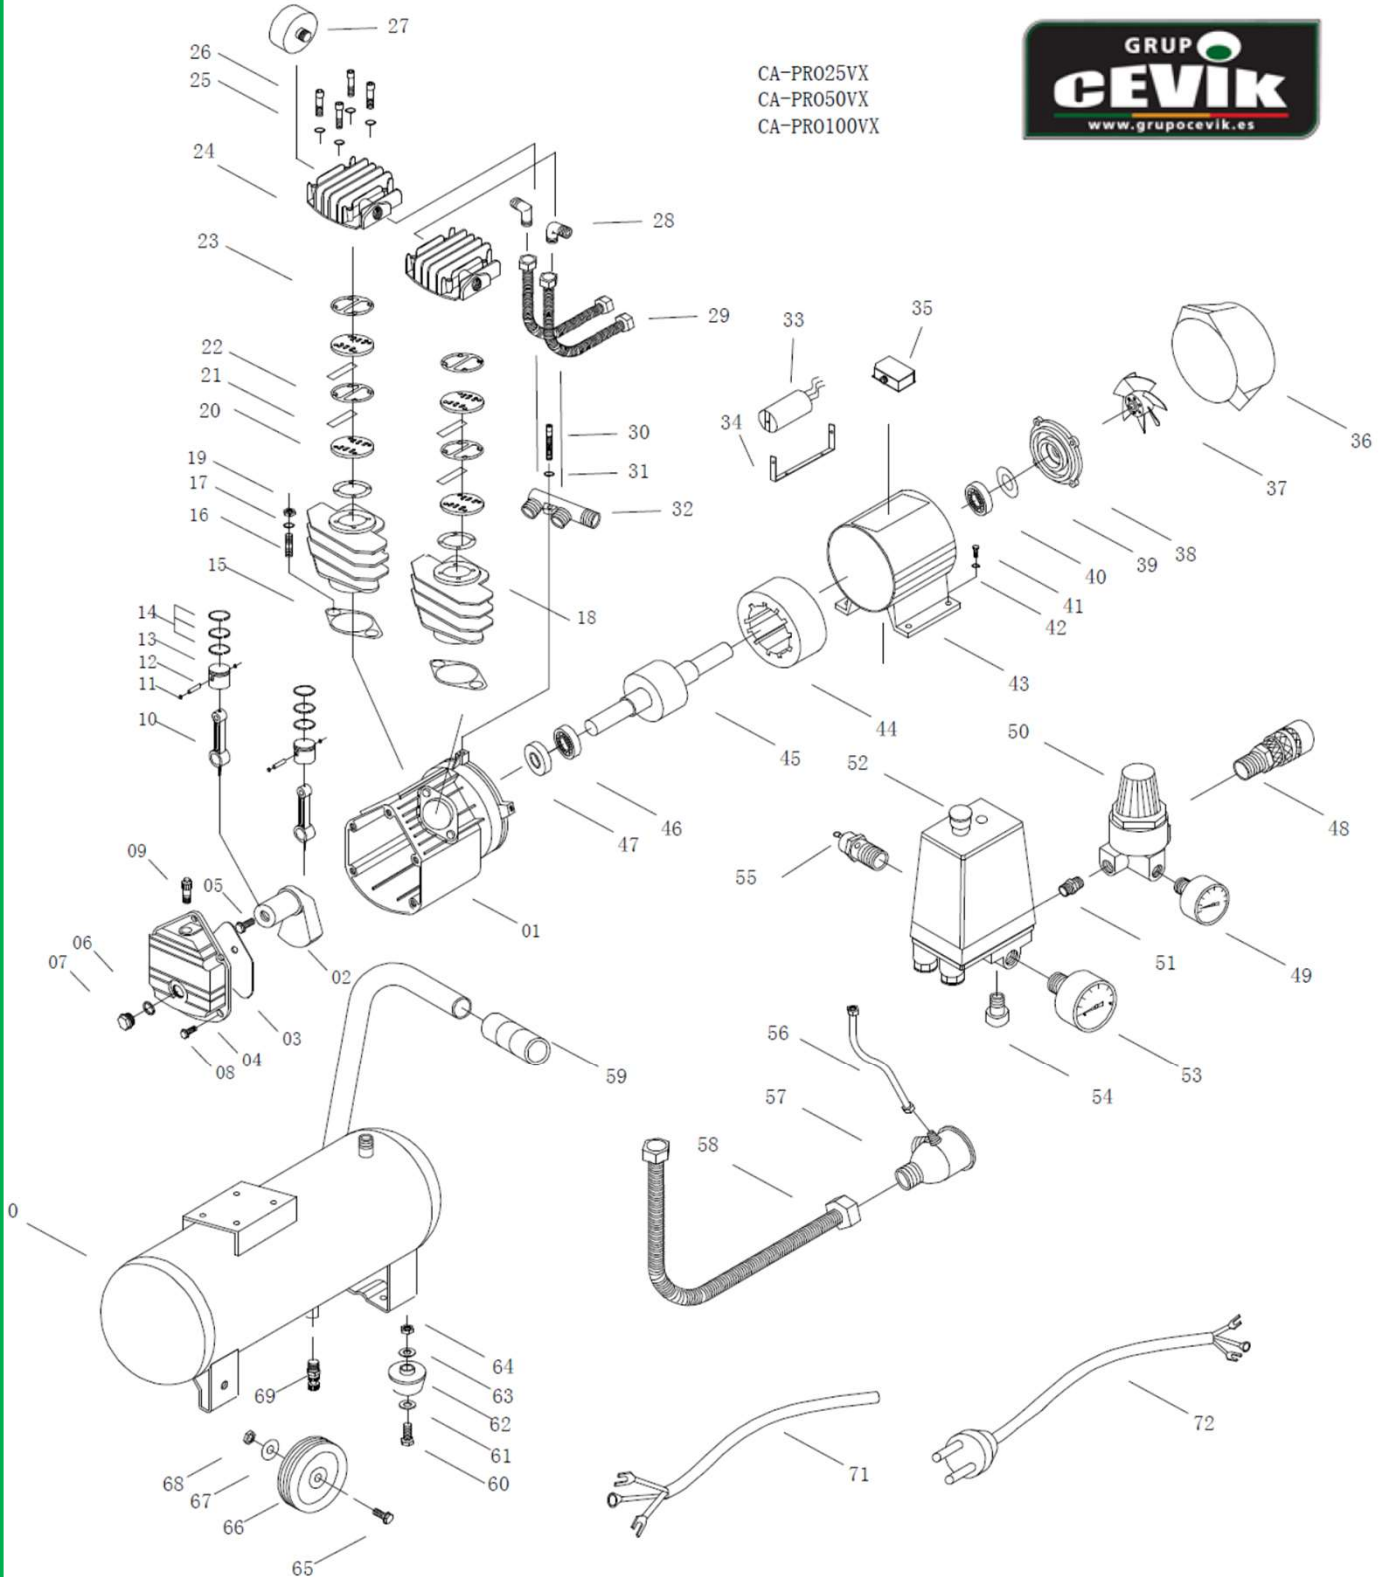

Referencia: CA-PRO25VX/50VX/100VX

CA-PRO25VX
CA-PRO50VX
CA-PRO100VX

Referencia: **CA-PRO25VX/50VX/100VX**

01. crankcase	14. piston ring	27. filt element	40. bearing	53. pressure gauge	66. wheel
02. crank shaft	15. gasket	28. elbow exhaust	41. bolt	54. connect	67. washer
03. gasket	16. bolt	29. exhaust pipe	42. spring	55. safety valve	68. nut
04. crank case cover	17. spring	30. bolt	43. pedestal	56. unloading pipe	69. drain cook
05. bolt	18. cylinder	31. washer	44. stator	57. check valve	70. tank
06. gasket	19. bolt	32. support	45. rotator	58. exhaust pipe	71. electrical wire
07. oil glass	20. valve gasket	33. capacitance	46. bearing	59. handle	72. plug
08. bolt	21. valve	34. support	47. oil sealing	60. bolt	
09. breath	22. valve plate	35. box	48. air cock	61. washer	
10. connecting rod	23. gasket	36. cover	49. pressure gauge	62. cushion foot	
11. circlip	24. cylinder head	37. fan	50. regulator	63. washer	
12. piston pin	25. spring	38. cover	51. connect	64. nut	
13. piston	26. bolt	39. washer	52. pressure switch	65. bolt	